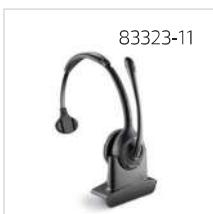

SAVI 720

Headset	AC Power Supply	Quick Start Guide
Charging Cradle	Telephone Interface Cable	
Base	USB Cable	

SAVI 710

Headset	AC Power Supply	Quick Start Guide
Charging Cradle	Telephone Interface Cable	
Base	USB Cable	

Spares and Replacement Parts

PART NO.

71782-01	Ear Cushions, Leatherette (2) (W710/W720)
72742-02	Headband Support (W710/W720)
72913-01	Eartips: 5, 3 with Gel Tips (W730)
81423-01	AC Power Supply, Straight Plug
82905-21	Over-the-ear Headset and Charge Cradle (W730)
83322-11	Over-the-head Headset and Charge Cradle (W720)
83323-11	Over-the-head Headset and Charge Cradle (W710)
83356-01	WH500 Convertible Headset and Charge Cradle (W740)
83769-11	Charging Cradle* (W730)
83776-11	Over-the-head Charging Cradle (W710/W720)
84598-01	Savi Spare Battery (W740/W745)
84599-01	Standard Charging Cradle (W740)

*Includes cradles for old and new W730 headsets (non-magnetic/SMIF and magnetic)

71782-01

72742-02

72913-01

81423-01

82905-21

83322-11

83323-11

83356-01

83769-11

83776-11

84598-01

84599-01

84600-01

84604-01

84605-01