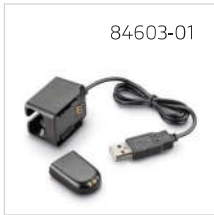

Savi 745, Convertible + deluxe charging cradle kit, W745

Savi 740, Convertible, W740

Savi 730, Over-the-ear, W730

Savi 720, Binaural, W720

Savi 710, Monaural, W710

In the Box

SAVI 745

Headset and Battery	Base
Over-the-head Headband	AC Power Supply
Behind-the-head Neckband	Telephone Interface Cable
Headset Fit Kit	USB Cable
Deluxe Charging Cradle	Quick Start Guide
Spare Battery	

84606-01

87229-01

202599-03

71781-01

80287-01

84601-01

84602-01

84603-01

84609-01

86005-01

204755-01

37818-11

37820-11

38350-12

38439-11

38633-11