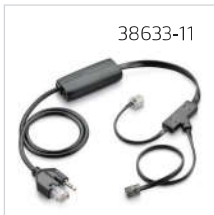

84609-01

86005-01

204755-01

37818-11

37820-11

38350-12

38439-11

38633-11

38734-11

60961-35

78887-01

202578-01

Spares and Replacement Parts (continued)

PART NO.

- 84600-01 Deluxe Charging Cradle (W745)
- 84604-01 Savi Fit Kit, Earloops/Earbuds/Foam Cushions (W740/W745)
- 84605-01 Over-the-head Headband (W740/W745)
- 84606-01 Behind-the-head Neckband (W740/W745)
- 86009-01 Telephone Interface Cable, *pictured on page 4*
- 86658-01 USB Cable, *pictured on page 45*
- 87229-01 Leatherette Ear Cushions, 2 Units (W740/W745)
- 202599-03 Headset Battery (w/ Removal Tool) (W710/W720)